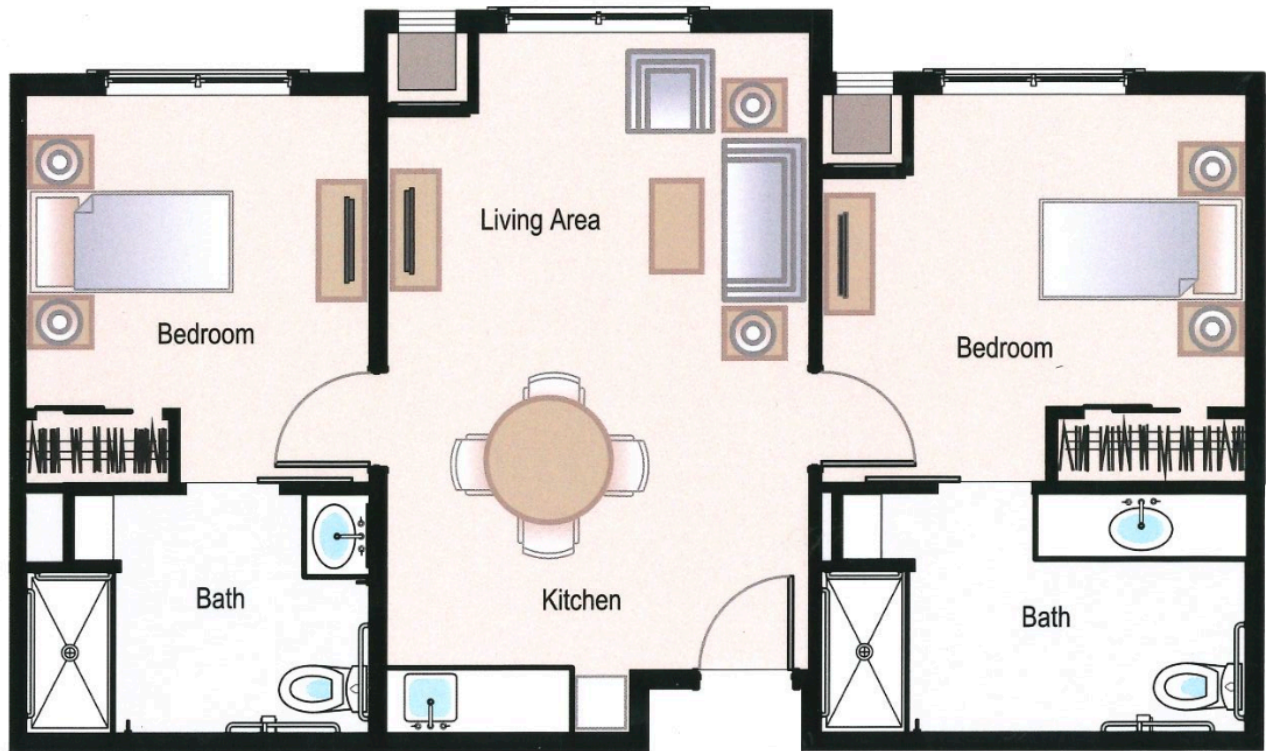

ASSISTED LIVING

THE OASIS

Two Bedroom, Two Bath, Living Area 813 sq ft

SILVER BIRCH

OF AVONDALE

ASSISTED LIVING

THE FARM

One Bedroom, One Bath, Living Area 578 sq ft

SILVER BIRCH

OF AVONDALE

ASSISTED LIVING

THE AVON

One Bedroom, One Bath, Living Area 556 sq ft

SILVER BIRCH

OF AVONDALE

ASSISTED LIVING

THE WESTERN LANE

Two Bedroom, Two Bath, Living Area 831 sq ft

SILVER BIRCH

OF AVONDALE

ASSISTED LIVING

THE WHITE HOUSE

Two Bedroom, Two Bath, Living Area 717 sq ft

SILVER BIRCH

OF AVONDALE

ASSISTED LIVING

THE FOWLER

One Bedroom, One Bath, Living Area 489 sq ft

SILVER BIRCH

OF AVONDALE