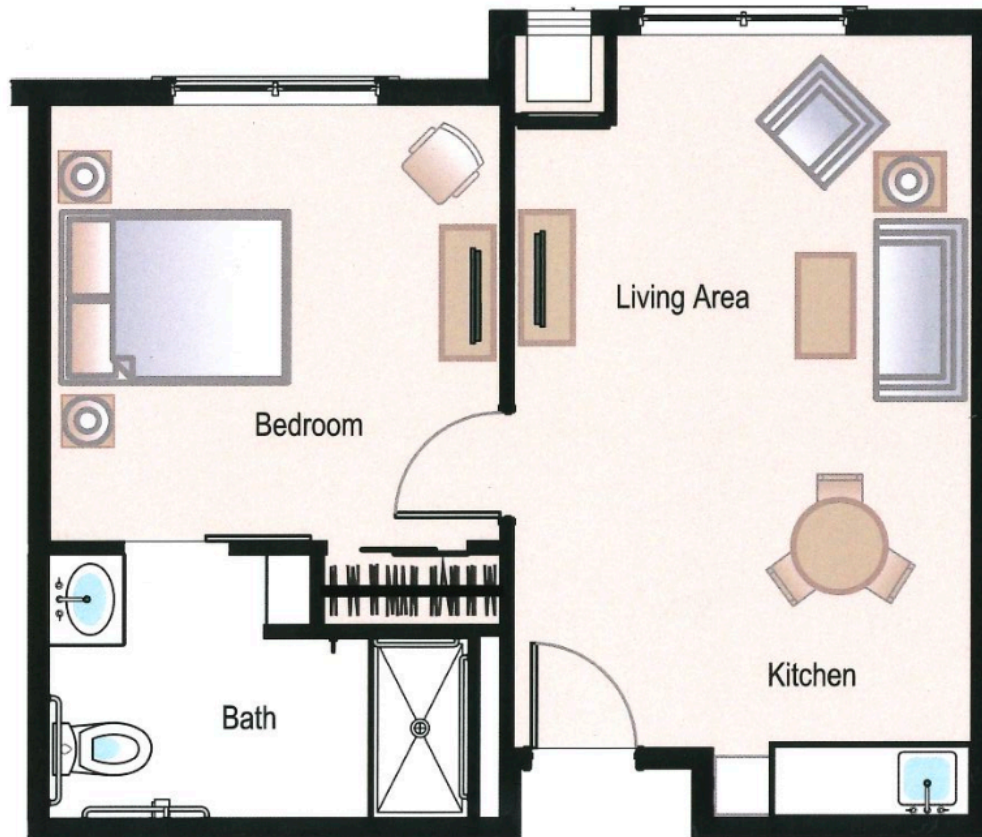

ASSISTED LIVING

THE OASIS

Two Bedroom, Two Bath, Living Area 813 sq ft

SILVER BIRCH

OF AVONDALE

ASSISTED LIVING

THE FARM

One Bedroom, One Bath, Living Area 578 sq ft

SILVER BIRCH

OF AVONDALE

ASSISTED LIVING

THE AVON

One Bedroom, One Bath, Living Area 556 sq ft

SILVER BIRCH

OF AVONDALE

ASSISTED LIVING

THE WESTERN LANE

Two Bedroom, Two Bath, Living Area 831 sq ft

SILVER BIRCH

OF AVONDALE

ASSISTED LIVING

THE WHITE HOUSE

Two Bedroom, Two Bath, Living Area 717 sq ft

SILVER BIRCH

OF AVONDALE

ASSISTED LIVING

THE FOWLER

One Bedroom, One Bath, Living Area 489 sq ft

SILVER BIRCH

OF AVONDALE