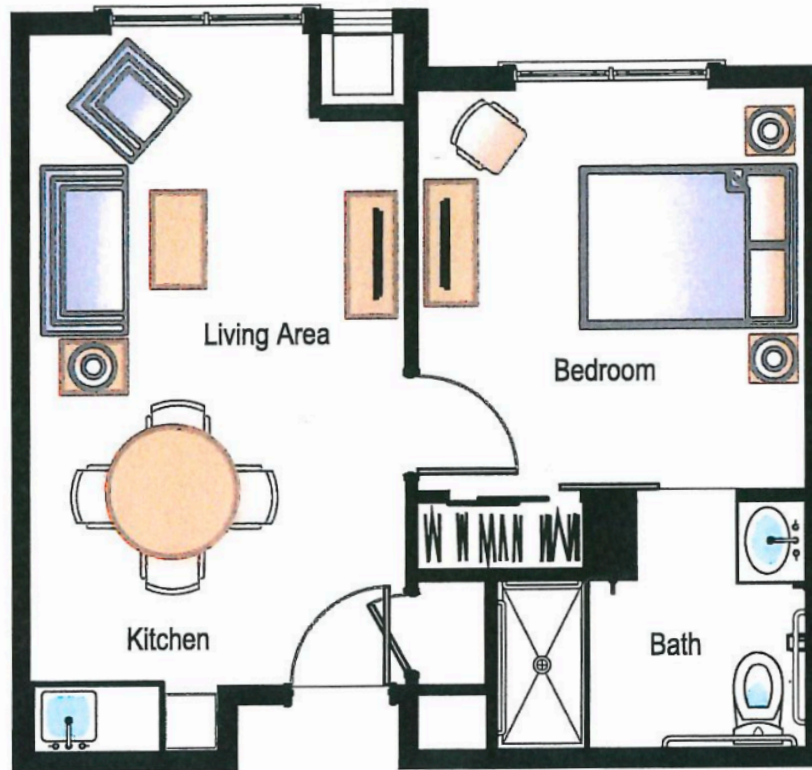

ASSISTED LIVING

THE OASIS

Two Bedroom, Two Bath, Living Area 813 sq ft

SILVER BIRCH

OF AVONDALE

ASSISTED LIVING

THE FARM

One Bedroom, One Bath, Living Area 578 sq ft

SILVER BIRCH

OF AVONDALE

ASSISTED LIVING

THE AVON

One Bedroom, One Bath, Living Area 556 sq ft

SILVER BIRCH

OF AVONDALE

ASSISTED LIVING

THE WESTERN LANE

Two Bedroom, Two Bath, Living Area 831 sq ft

SILVER BIRCH

OF AVONDALE

ASSISTED LIVING

THE WHITE HOUSE

Two Bedroom, Two Bath, Living Area 717 sq ft

SILVER BIRCH

OF AVONDALE

ASSISTED LIVING

THE FOWLER

One Bedroom, One Bath, Living Area 489 sq ft

SILVER BIRCH

OF AVONDALE