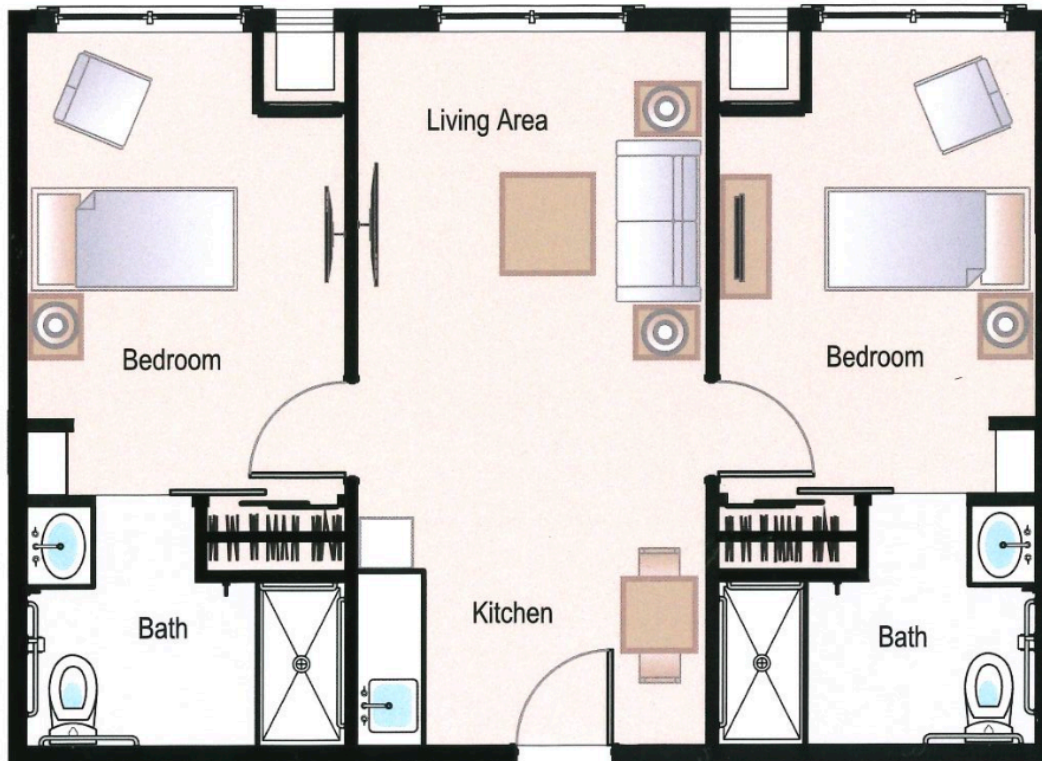

ASSISTED LIVING

THE OASIS

Two Bedroom, Two Bath, Living Area 813 sq ft

SILVER BIRCH

OF AVONDALE

ASSISTED LIVING

THE FARM

One Bedroom, One Bath, Living Area 578 sq ft

SILVER BIRCH

OF AVONDALE

ASSISTED LIVING

THE AVON

One Bedroom, One Bath, Living Area 556 sq ft

SILVER BIRCH

OF AVONDALE

ASSISTED LIVING

THE WESTERN LANE

Two Bedroom, Two Bath, Living Area 831 sq ft

SILVER BIRCH

OF AVONDALE

ASSISTED LIVING

THE WHITE HOUSE

Two Bedroom, Two Bath, Living Area 717 sq ft

SILVER BIRCH

OF AVONDALE

ASSISTED LIVING

THE FOWLER

One Bedroom, One Bath, Living Area 489 sq ft

SILVER BIRCH

OF AVONDALE