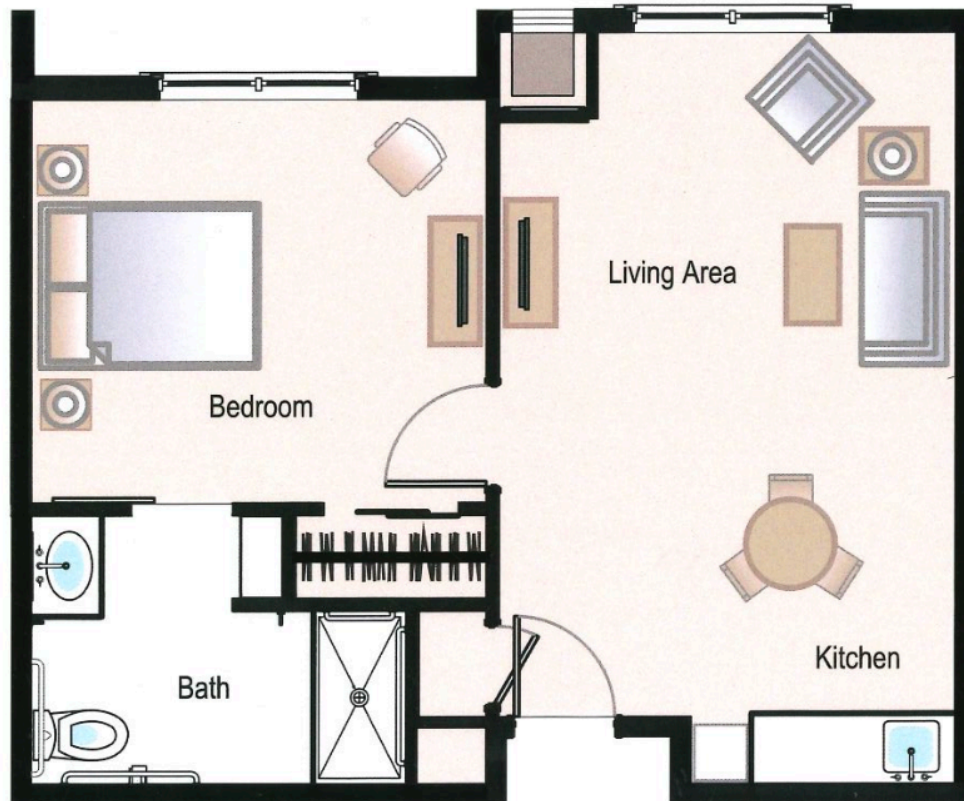

ASSISTED LIVING

THE OASIS

Two Bedroom, Two Bath, Living Area 813 sq ft

SILVER BIRCH

OF AVONDALE

ASSISTED LIVING

THE FARM

One Bedroom, One Bath, Living Area 578 sq ft

SILVER BIRCH

OF AVONDALE

ASSISTED LIVING

THE AVON

One Bedroom, One Bath, Living Area 556 sq ft

SILVER BIRCH

OF AVONDALE

ASSISTED LIVING

THE WESTERN LANE

Two Bedroom, Two Bath, Living Area 831 sq ft

SILVER BIRCH

OF AVONDALE

ASSISTED LIVING

THE WHITE HOUSE

Two Bedroom, Two Bath, Living Area 717 sq ft

SILVER BIRCH

OF AVONDALE

ASSISTED LIVING

THE FOWLER

One Bedroom, One Bath, Living Area 489 sq ft

SILVER BIRCH

OF AVONDALE